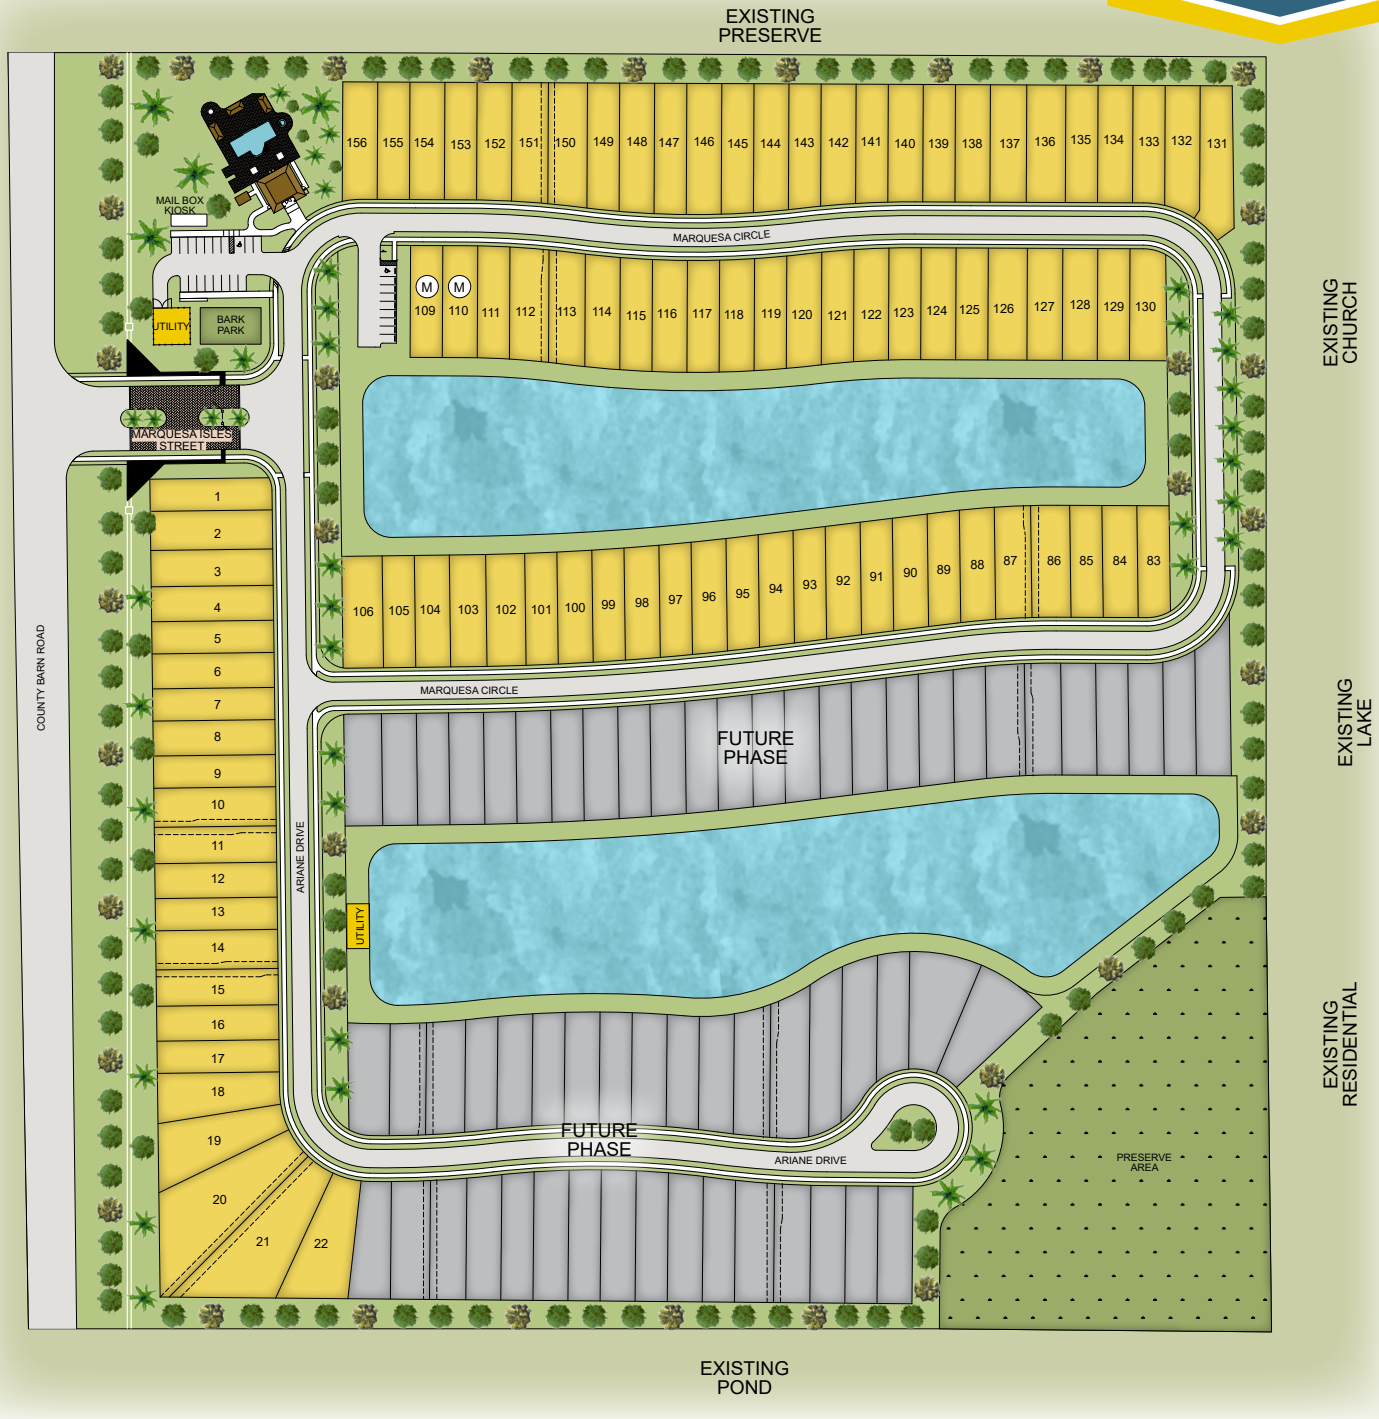

# SITE PLAN

**MARQUESA ISLES**  
OF *Naples*

**NEAL COMMUNITIES**  
Where You Live Matters

239.250.4711 | 2122 Marquesa Circle, Naples, FL 34112 | [LanaSellsNewHomes.com](http://LanaSellsNewHomes.com)

©2019 Neal Communities, Lakewood Ranch, Florida. All rights reserved. Neal Communities reserves the right to change illustrations, and specifications without notice. All renderings and maps are an artist's conception, and are not intended to be an actual depiction of the buildings, fencing, walks, driveways or landscaping. All dimensions have been calculated from architectural drawings and may be subject to minor variations during construction. This insert is for informational purposes only, and should not be the sole basis of a decision to purchase any property. Please see our sales representatives with any questions. We do business in accordance with the Federal Fair Housing Law. CBC 1256375.